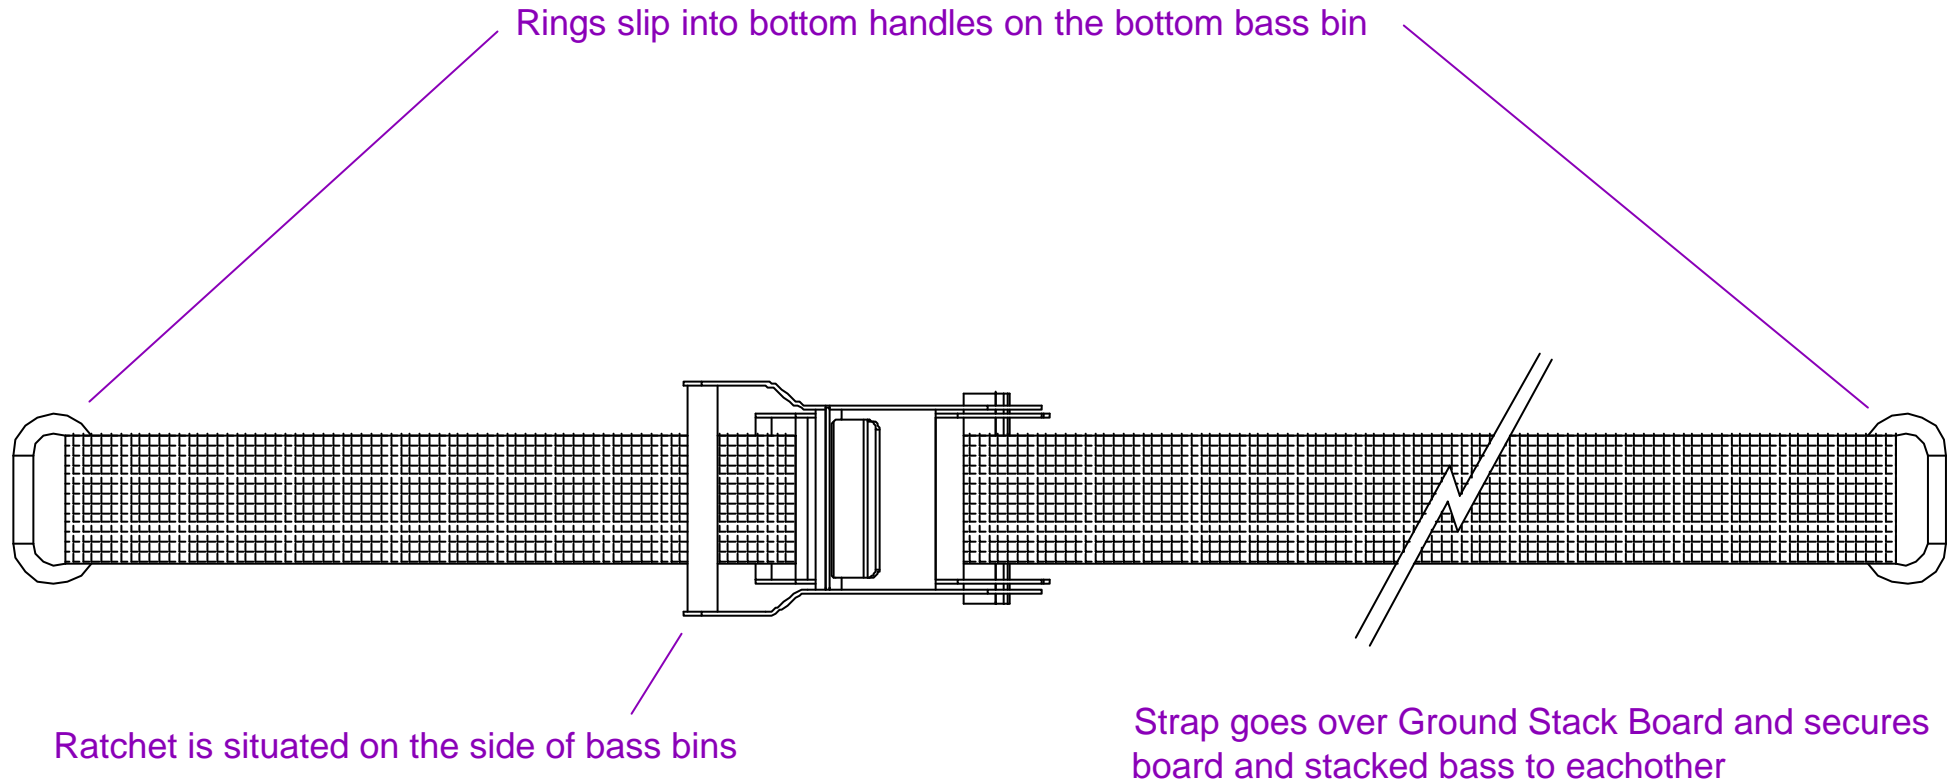

Straps are not to scale

All dimensions in mm and inches

Copyright Funktion-One Research Ltd

**FUNKTION-ONE**

Hoyle, Horsham Road, Beare Green, Dorking, Surrey, RH5 4PS, England

Phone: +44 (0)1306 712820

Fax: +44 (0)1306 711240

mail@funktion-one.com

www.funktion-one.com

Accessories for: Ground Stack Tilt Straps

GSS-Bass - Rathcet strap to secure board to bass and bass together - 5m  
- attaches to bass handles on lowest bass enclosure